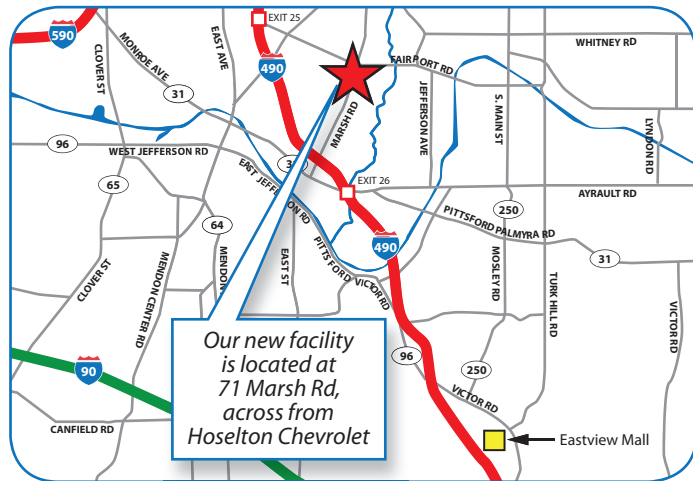

DIRECTIONS

From East:

Take 490 West to Pittsford exit 26, head west (on Rt. 31) toward Pittsford, at first light turn right on Marsh Road, 1 mile on left across from Hoselton Chevrolet.

From West:

Take 490 East to Fairport (Rt. 31F) exit 25, head east on Fairport Road (Rt. 31F) for 2 miles, turn right on Marsh Road at Hoselton Chevrolet.

HAVE YOU DRIVEN A FORD LATELY?
CALL, CLICK OR COME IN TODAY

Van Bortel 
EVERYONE PAYS THE SAME LOW PRICE®

71 Marsh Road : Fairport : 585.586.4415 : www.vanbortelford.com